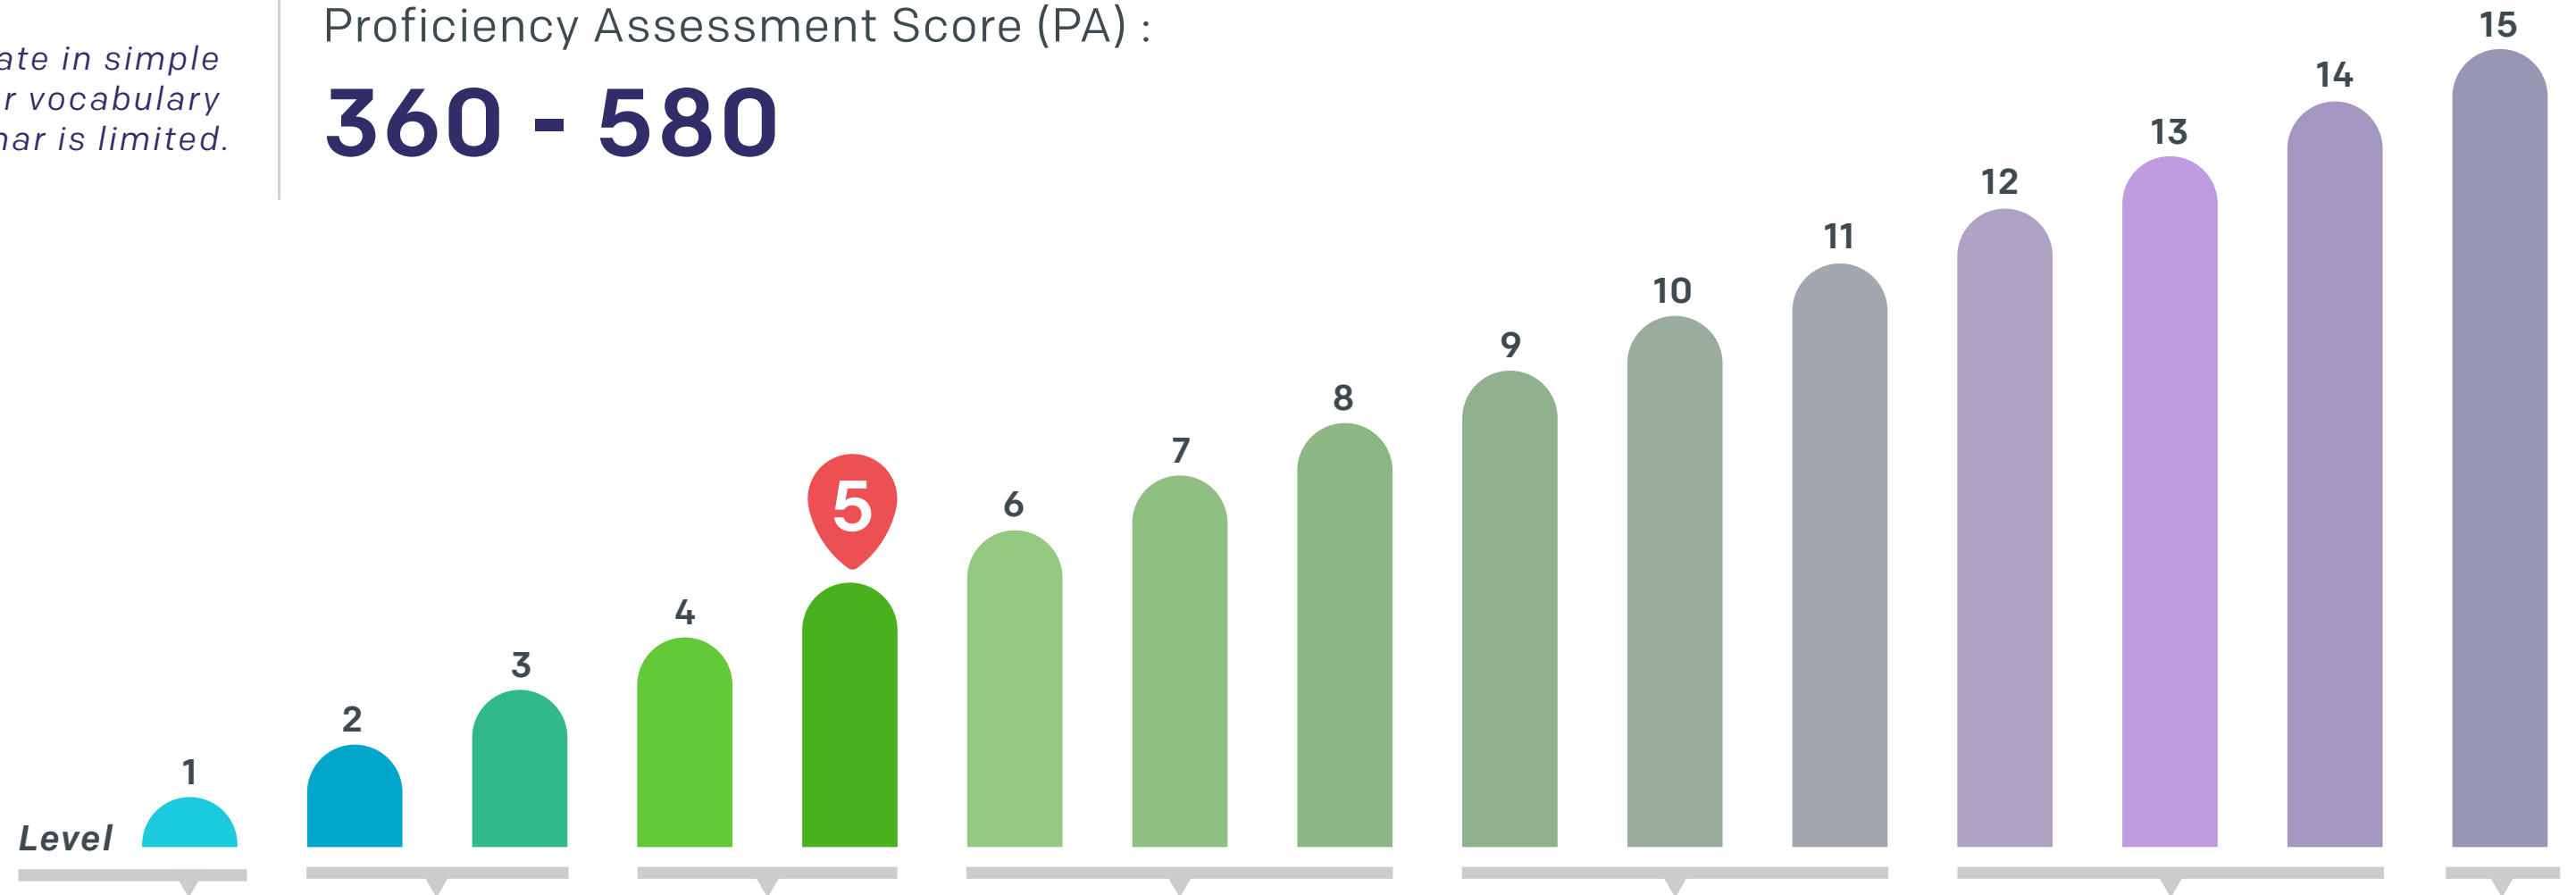

YOUR CURRENT PROFICIENCY LEVEL

You can communicate in simple and routine tasks but your vocabulary and grammar is limited.

LEVEL 5 - Low Intermediate

Proficiency Assessment Score (PA) :

360 - 580

Proficiency Category	Beginner	High Beginner	Low Intermediate	Intermediate	High Intermediate	Low Advanced	Advanced
Proficiency Assessment	0 - 180	190 - 500	510 - 840	850 - 1170	1180 - 1510	1520 - 1670	1680
CEFR		A1	A2	B1	B2	C1	C2
GSE	10 - 21	22 - 29	30 - 42	43 - 58	59 - 76	77 - 84	85 - 90
IELTS	1 - 2.5	3 - 3.5	4 - 5.5	6 - 6.5	7 - 7.5	8 - 8.5	9
TOEFL iBT		0 - 30	31 - 59	60 - 93	94 - 109	110 - 117	118 - 120